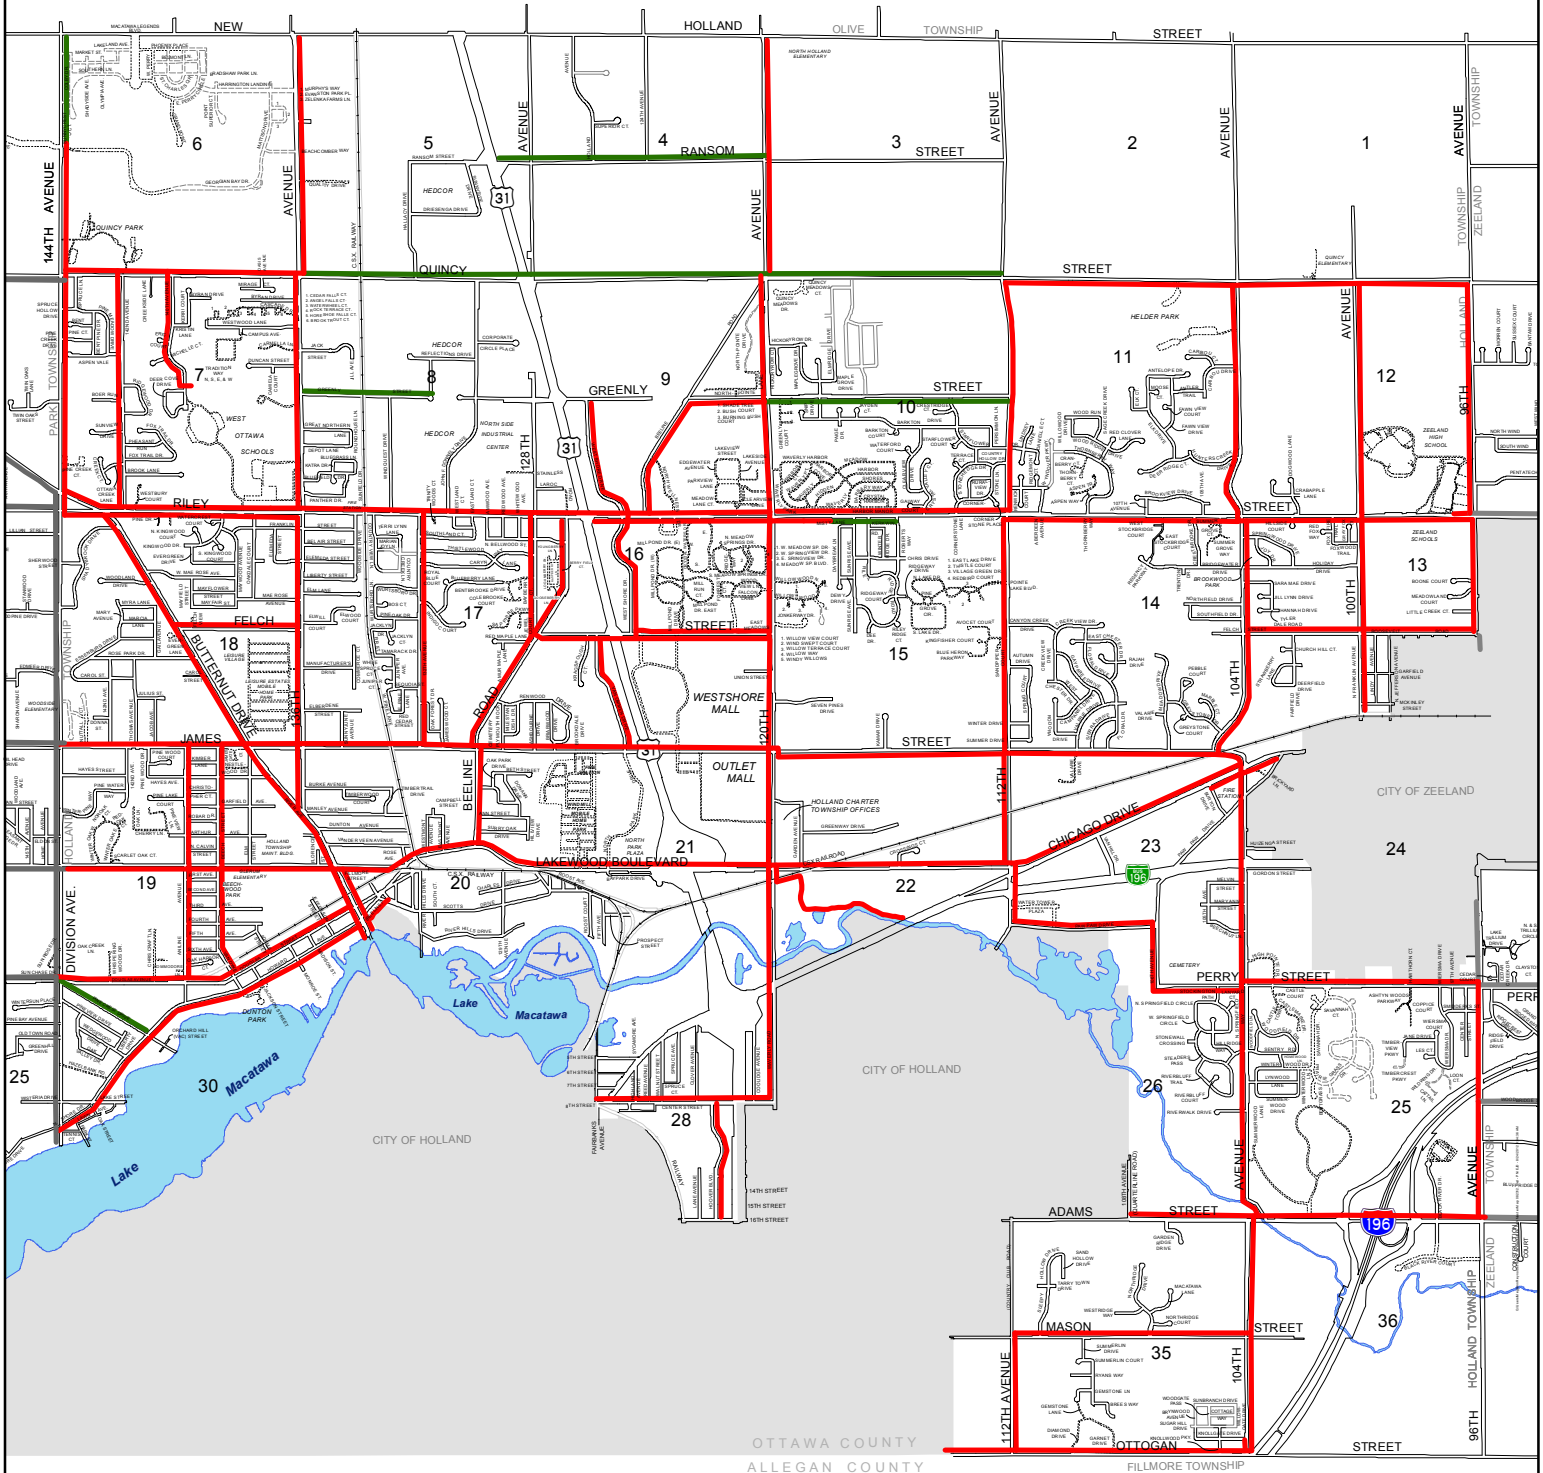

Holland Charter Township Bike Path Master Map 2012

Legend

-  Existing Bike Path - Holland Township
-  Existing Bike Path - outside of jurisdiction
-  Future Bike Path - Holland Township

Map Updated: August 23, 2012
NOT TO SCALE